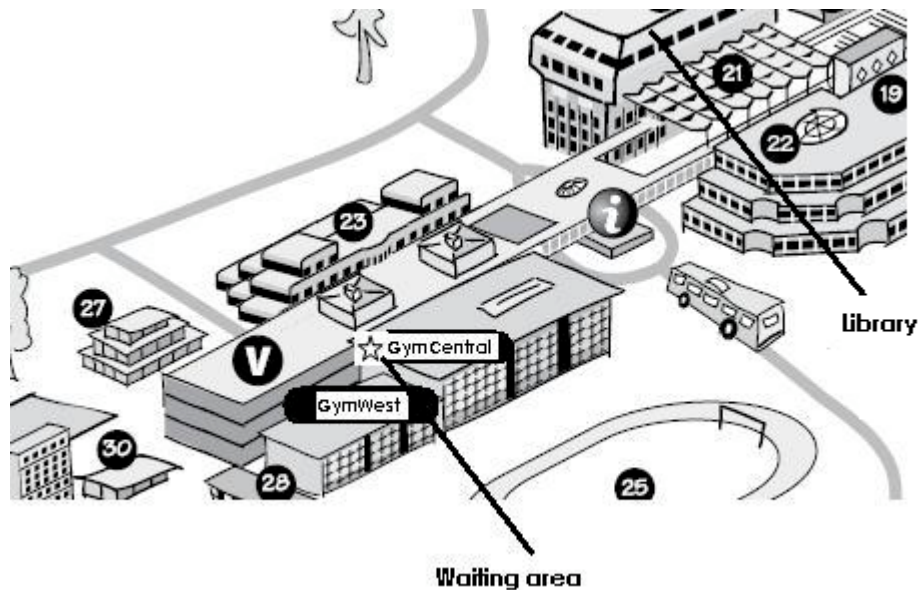

### Directions to the waiting area of GYMWEST exams

The only way to access the exam area in the west gym is by going through the waiting area. The waiting area is in the hallway outside the Central Gym. You will only be let in 15 minutes prior to the exam.

### Directions to the GYMWEST

1. Go west from the Library into the West Mall Complex building (WMC).
2. Go down a flight of stairs to the 2nd floor of the WMC.
3. Turn left out the door across from the Raven's Cafeteria.
4. Go across the way towards the Gym building and go down one flight of stairs from the outside.
5. Follow the signs towards the waiting area outside the Central gym.